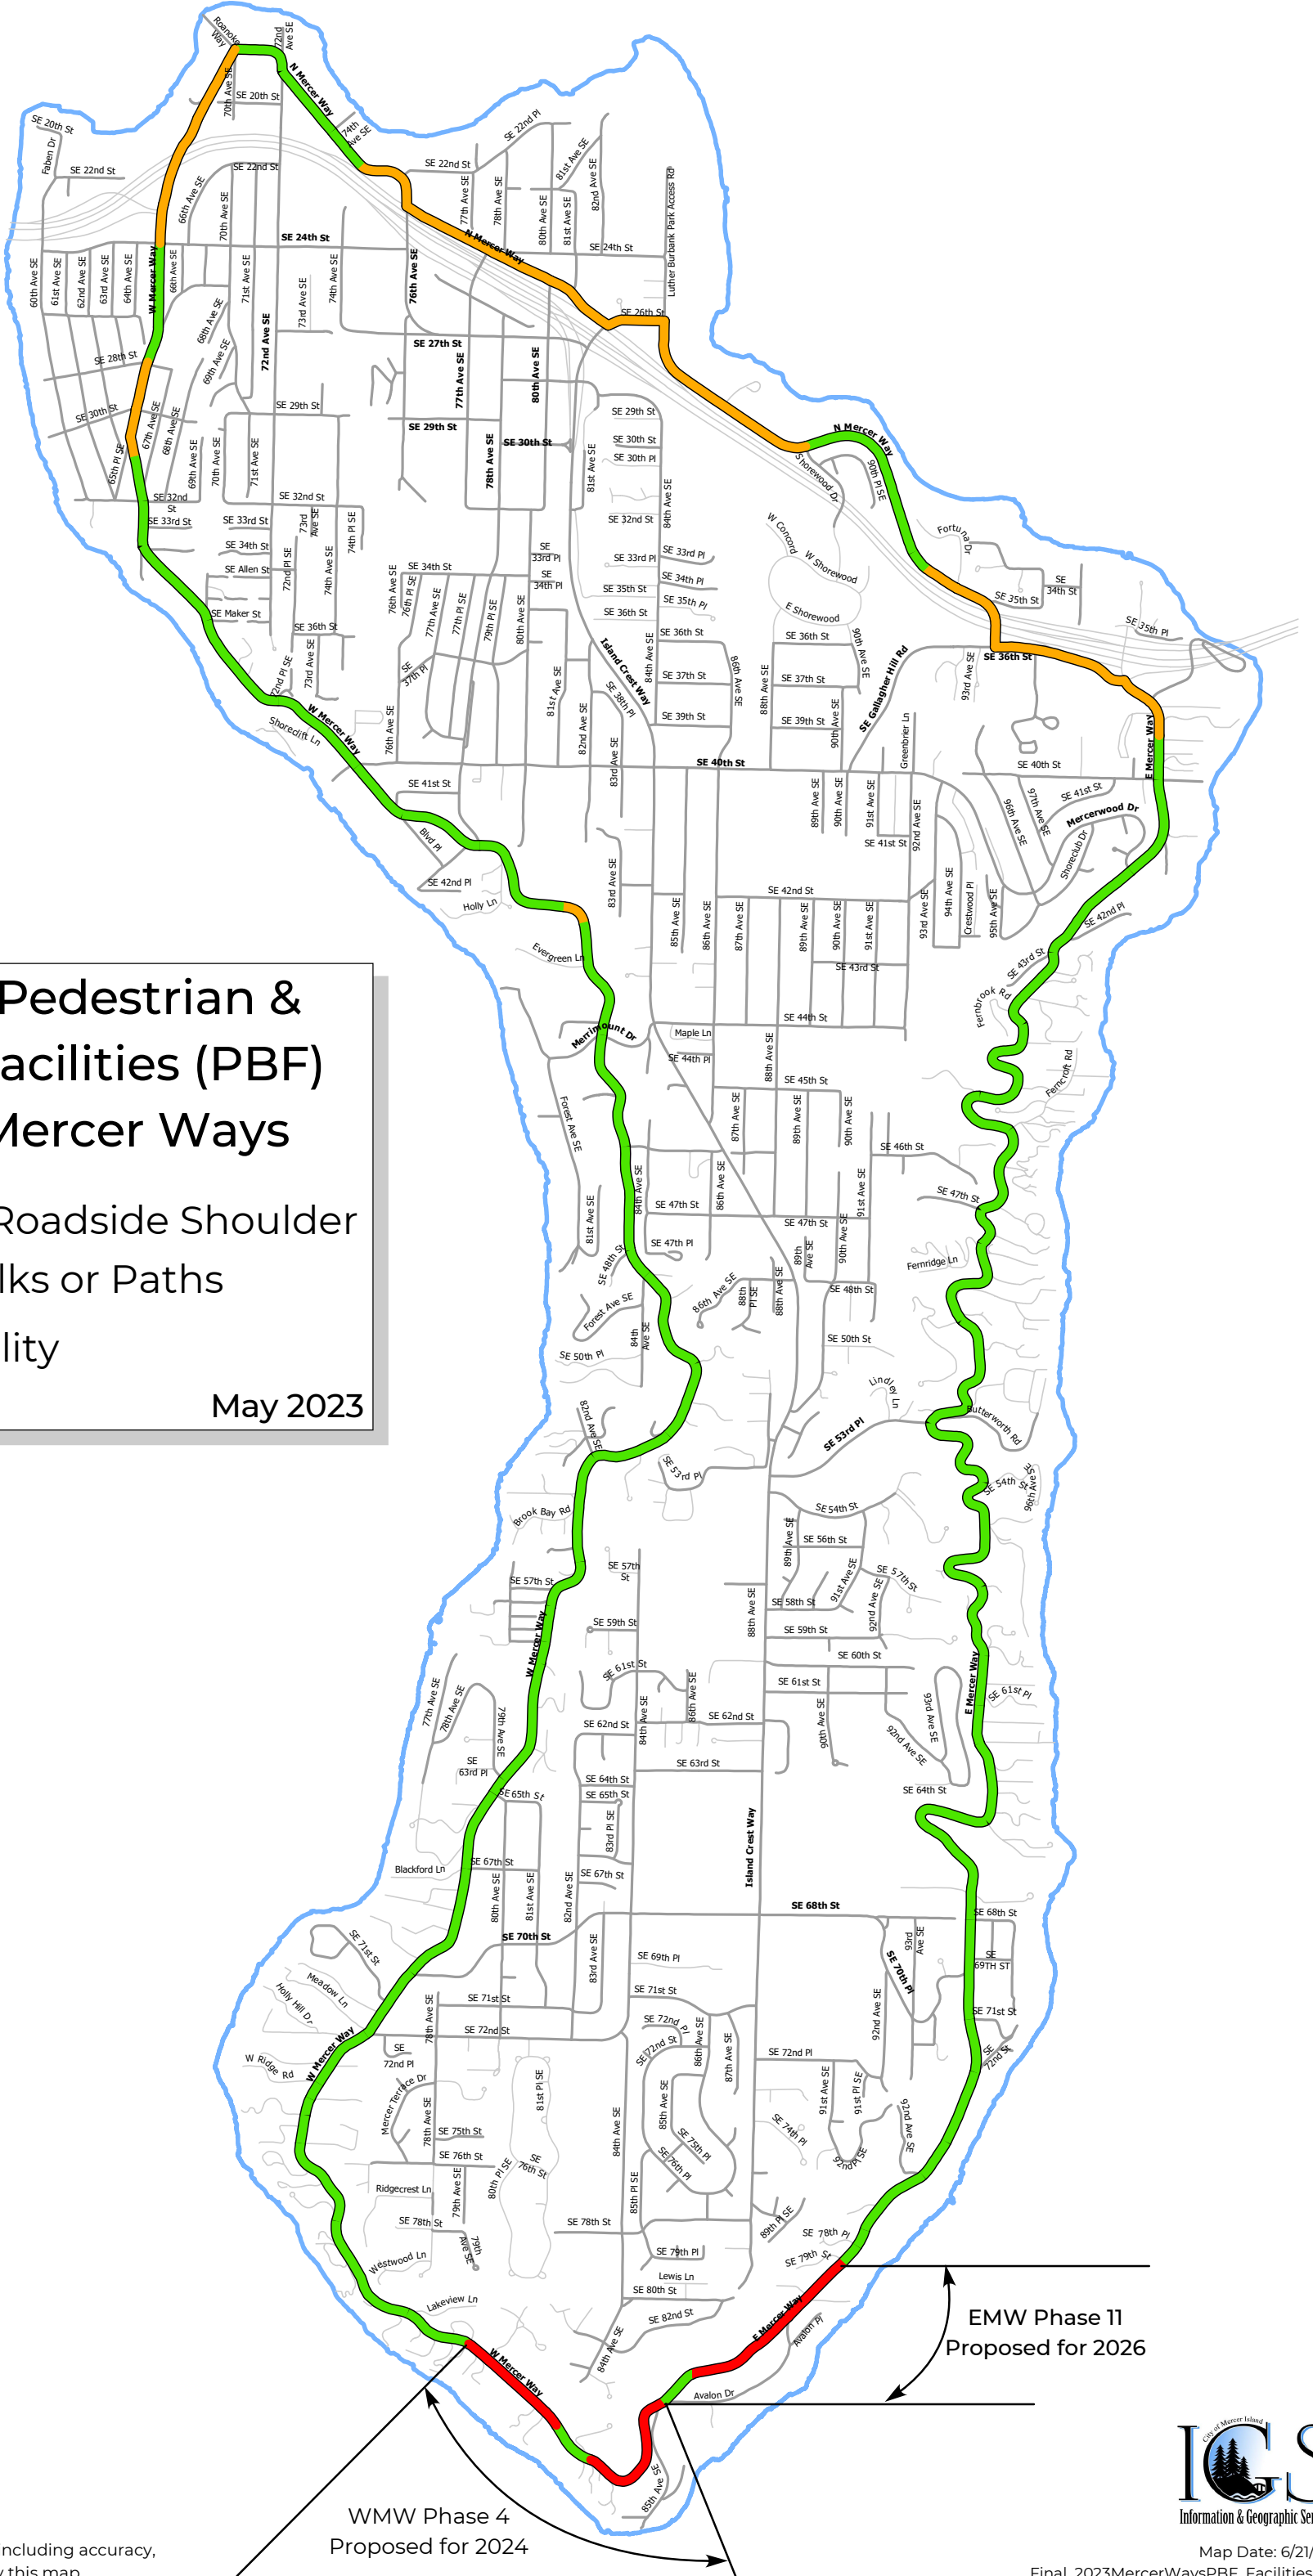

Current Pedestrian & Bicycle Facilities (PBF) on the Mercer Ways

- Paved Roadside Shoulder
- Sidewalks or Paths
- No Facility

May 2023

WMW Phase 4
Proposed for 2024

EMW Phase 11
Proposed for 2026

Disclaimer: No warranties of any sort including accuracy, fitness or merchantability accompany this map.

Map Date: 6/21/2023

Final_2023MercerWaysPBF_Facilities.mxd