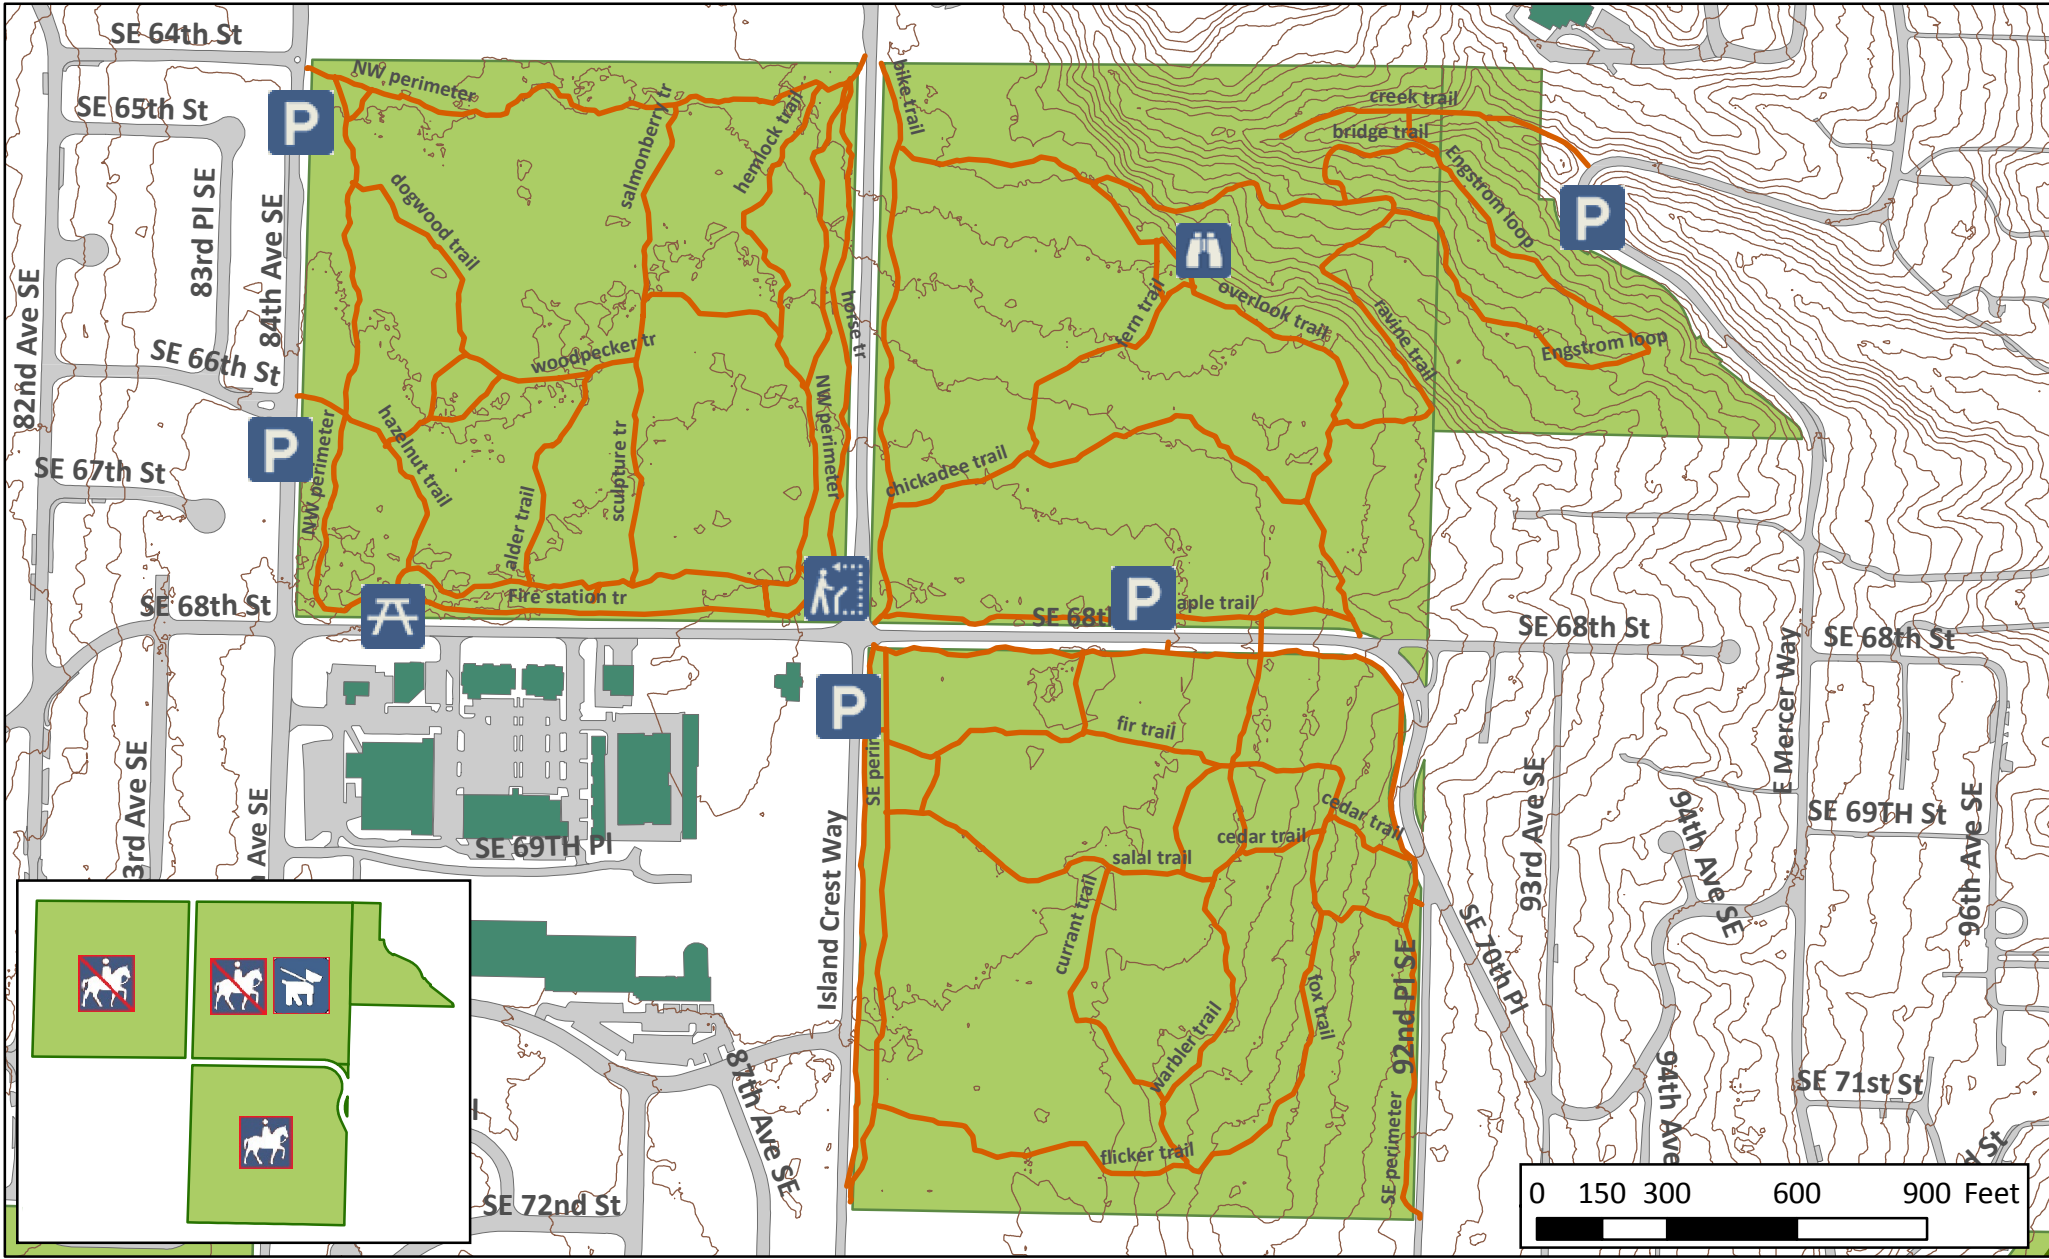

Pioneer Park and Engstrom Open Space

-  Pioneer Trails
-  10ft contours
-  Park

Disclaimer: These maps were developed by the City of Mercer Island and are intended to be a general purpose digital reference tool. These maps are not an accepted legal instrument for describing, establishing, recording or maintaining descriptions for property concerns or boundaries. The City makes no representation or warranty with respect to the accuracy or currency of these data sets, especially in regard to labeling of surveyed dimensions, or agreement with official sources such as records of survey, or mapped locations of features.