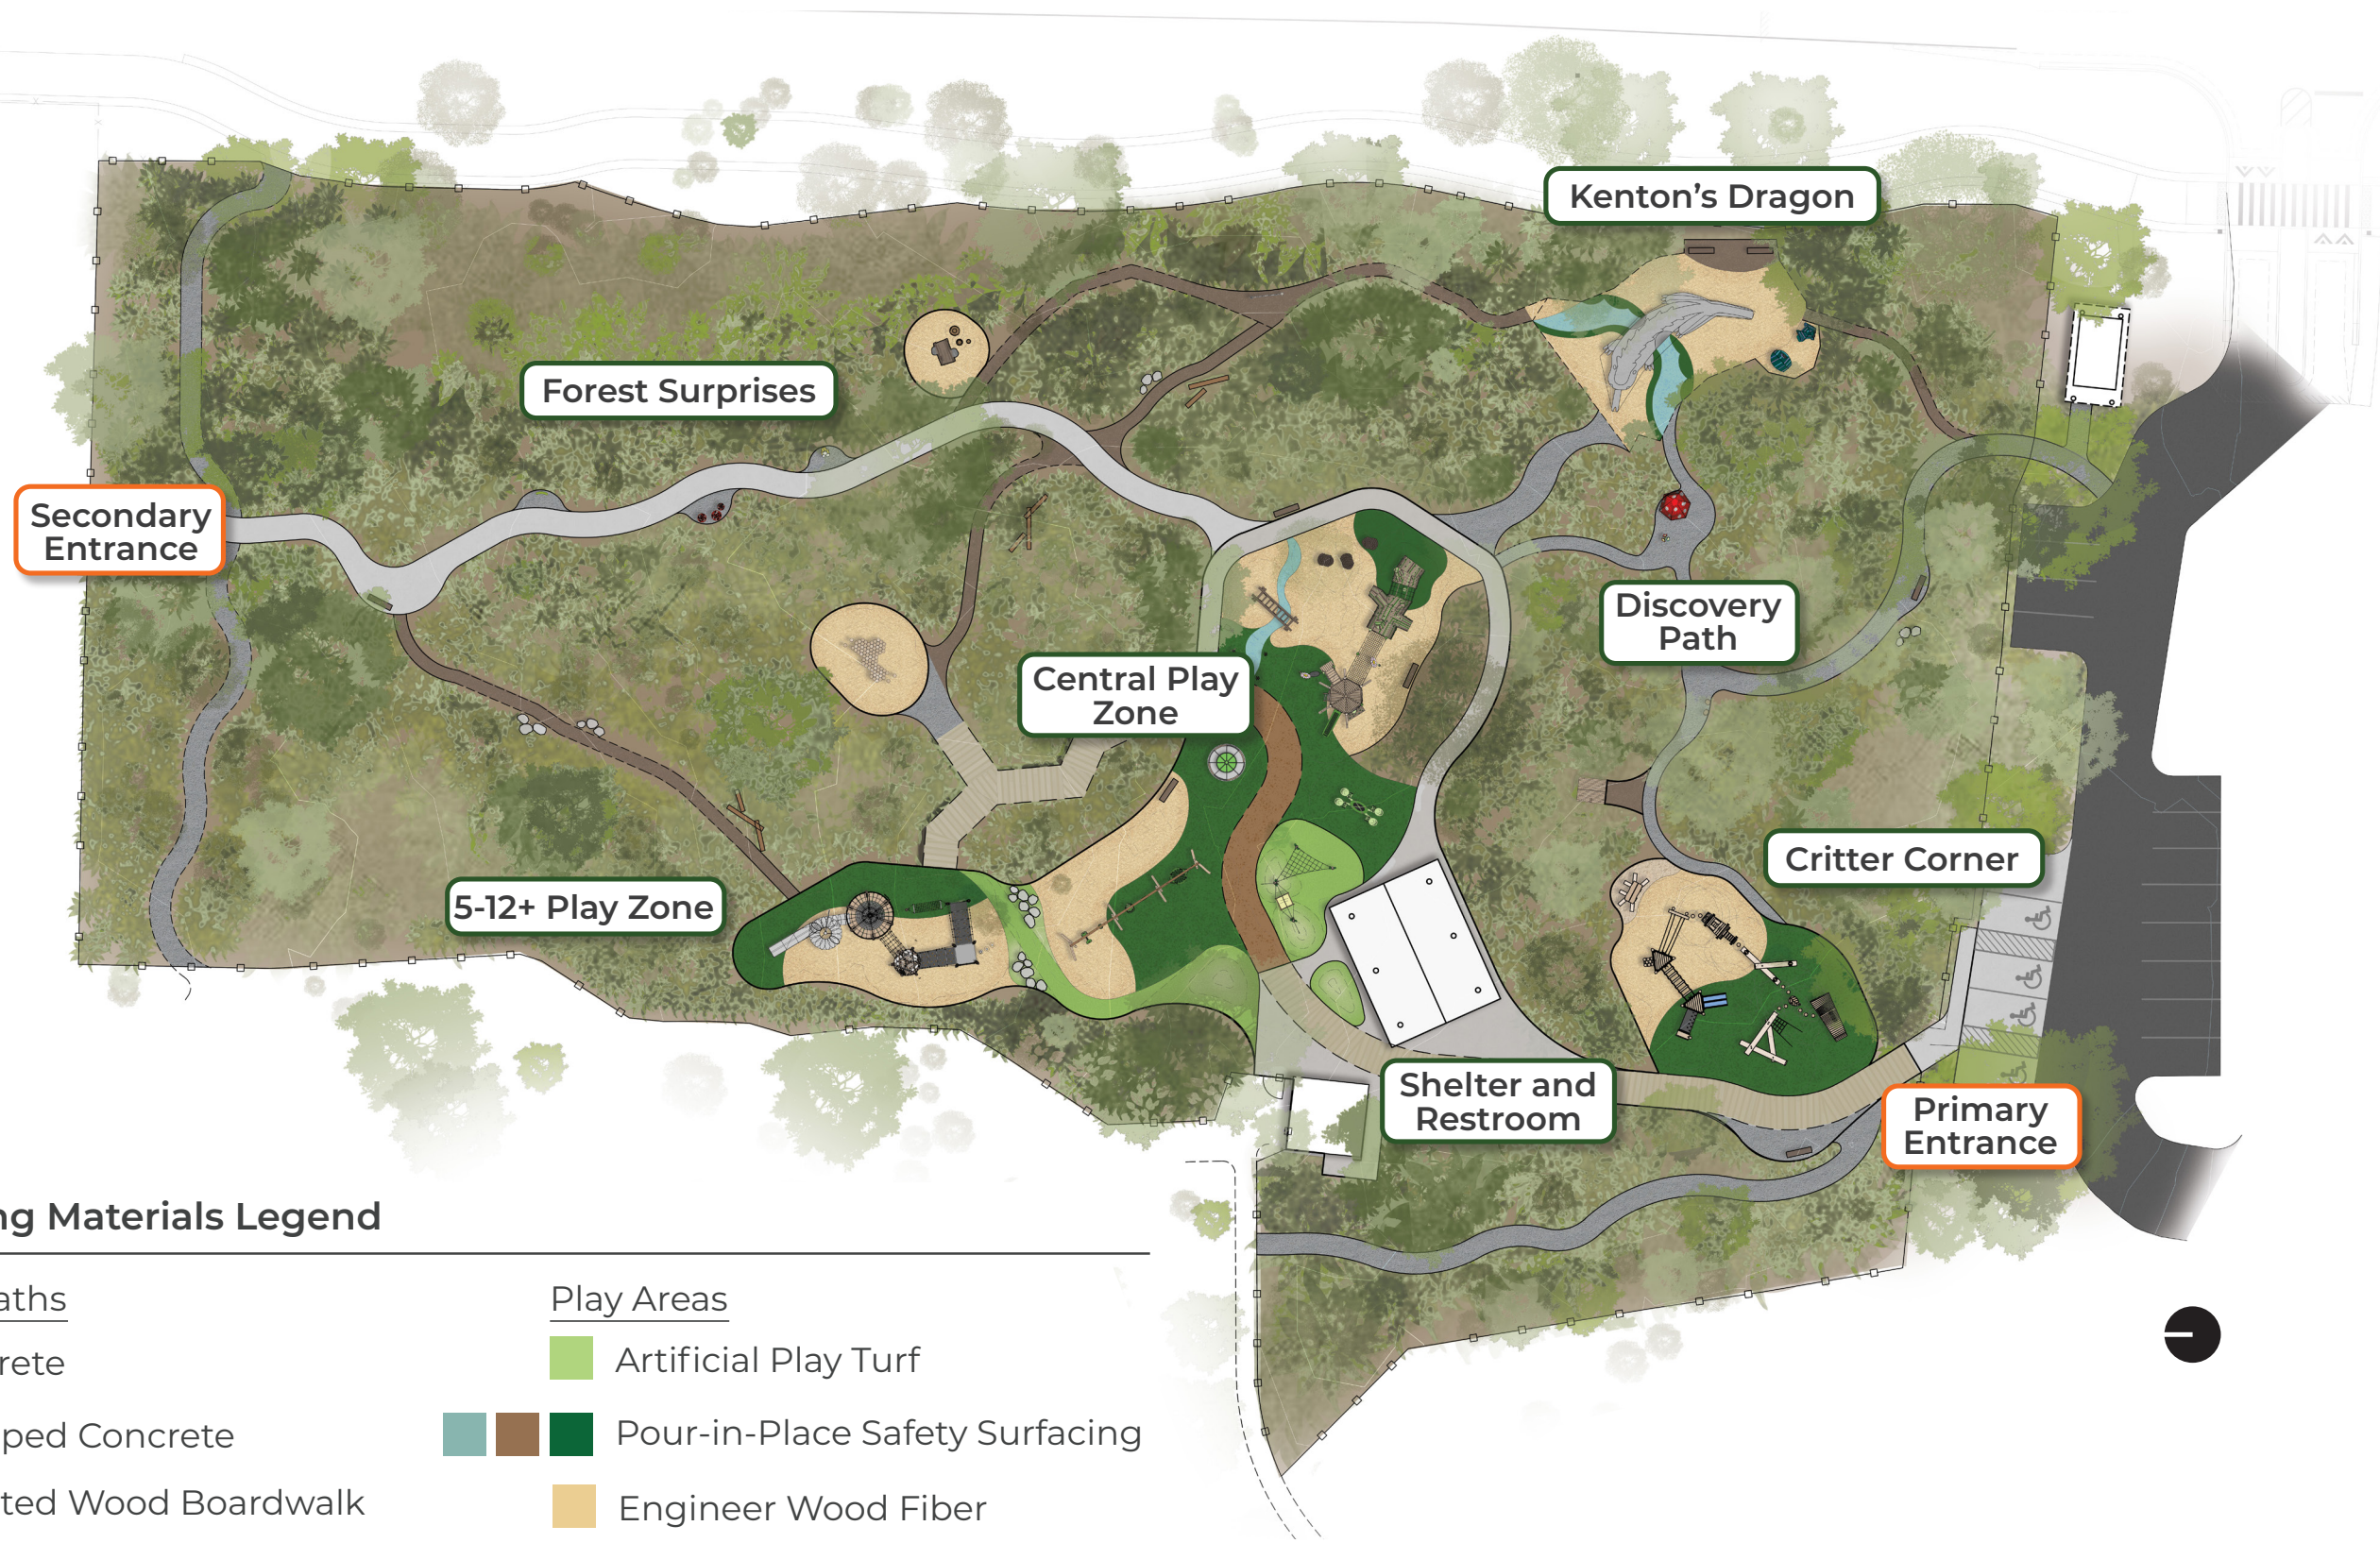

5-12+ Zone

- 24 5-12+ Tower Combination
- ### Forest Surprises
- 25 Moku-Yama 4.1
 - 26 Handpipes*
 - 27 Mushroom Ensemble*
 - 28 Honeycomb Congas*
 - 29 Log Stepping Forms*
 - 30 Hollow Log Link*
 - 31 Magnacus
 - 32 Dragon Eggs

Discovery Path

- 9 Alpine Hut
- 10 Acorn Seat
- 11 Triple Wonder Play Panel
- 12 Harmony Flowers
- 13 Mushroom Playhouse

Note: specific play equipment collections shown are subject to change if unavailable at the time of implementation. Any substitutions will meet the same design intent and play goals.

**Components 26-30 are to be relocated from their current location. Final placement shall be determined during implementation.*

Overall Site Plan

Surfacing Materials Legend

Trails / Paths

- Concrete
- Stamped Concrete
- Elevated Wood Boardwalk
- Gravel
- Mulch

Play Areas

- Artificial Play Turf
- Pour-in-Place Safety Surfacing
- Engineer Wood Fiber