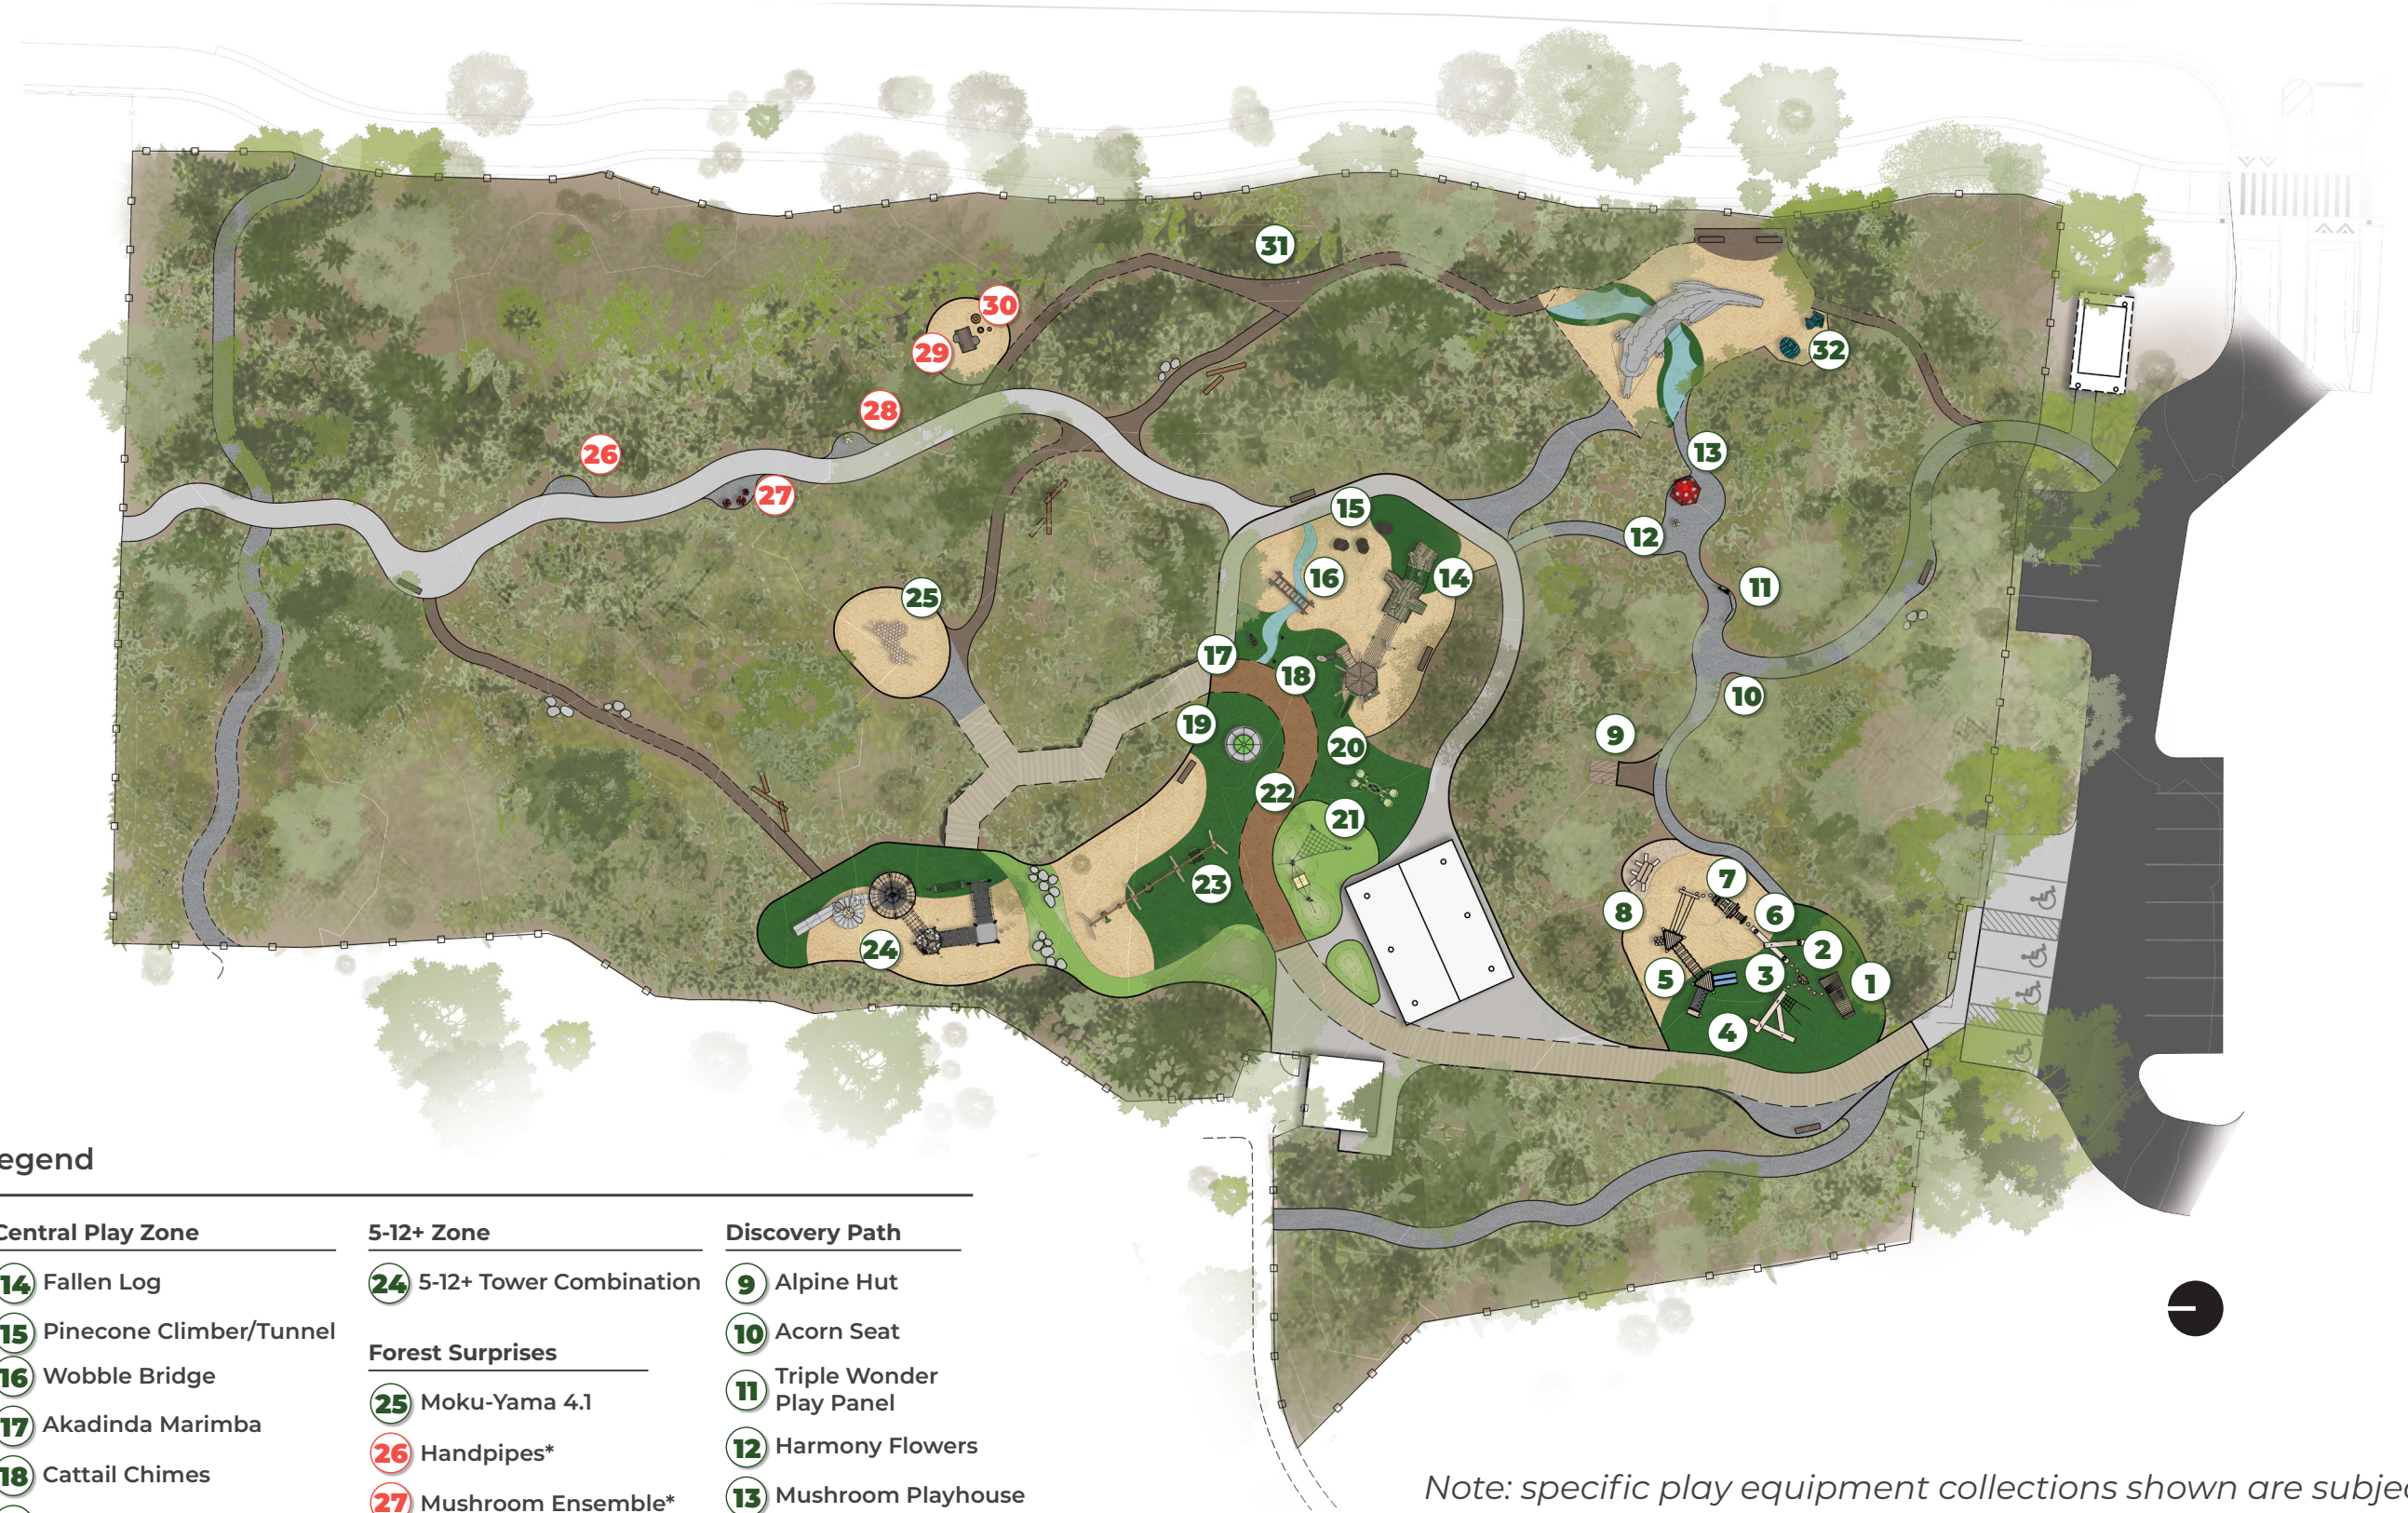

Play Equipment Site Plan

Play Equipment Legend

Critter Corner

- 1 Songbird
- 2 Leaf Stepper
- 3 Log Steppers
- 4 Log Pile 3.2
- 5 Log Tangle 2.2
- 6 Log Pile 2.1
- 7 Howler
- 8 Discovery Table

Central Play Zone

Discovery Path

- 9 Alpine Hut
- 10 Acorn Seat
- 11 Triple Wonder Play Panel
- 12 Harmony Flowers
- 13 Mushroom Playhouse

Note: specific play equipment collections shown are subject to change if unavailable at the time of implementation. Any substitutions will meet the same design intent and play goals.

**Components 26-30 are to be relocated from their current location. Final placement shall be determined during implementation.*

Overall Site Plan

Surfacing Materials Legend

Trails / Paths

- Concrete
- Stamped Concrete
- Elevated Wood Boardwalk
- Gravel
- Mulch

Play Areas

- Artificial Play Turf
- Pour-in-Place Safety Surfacing
- Engineer Wood Fiber