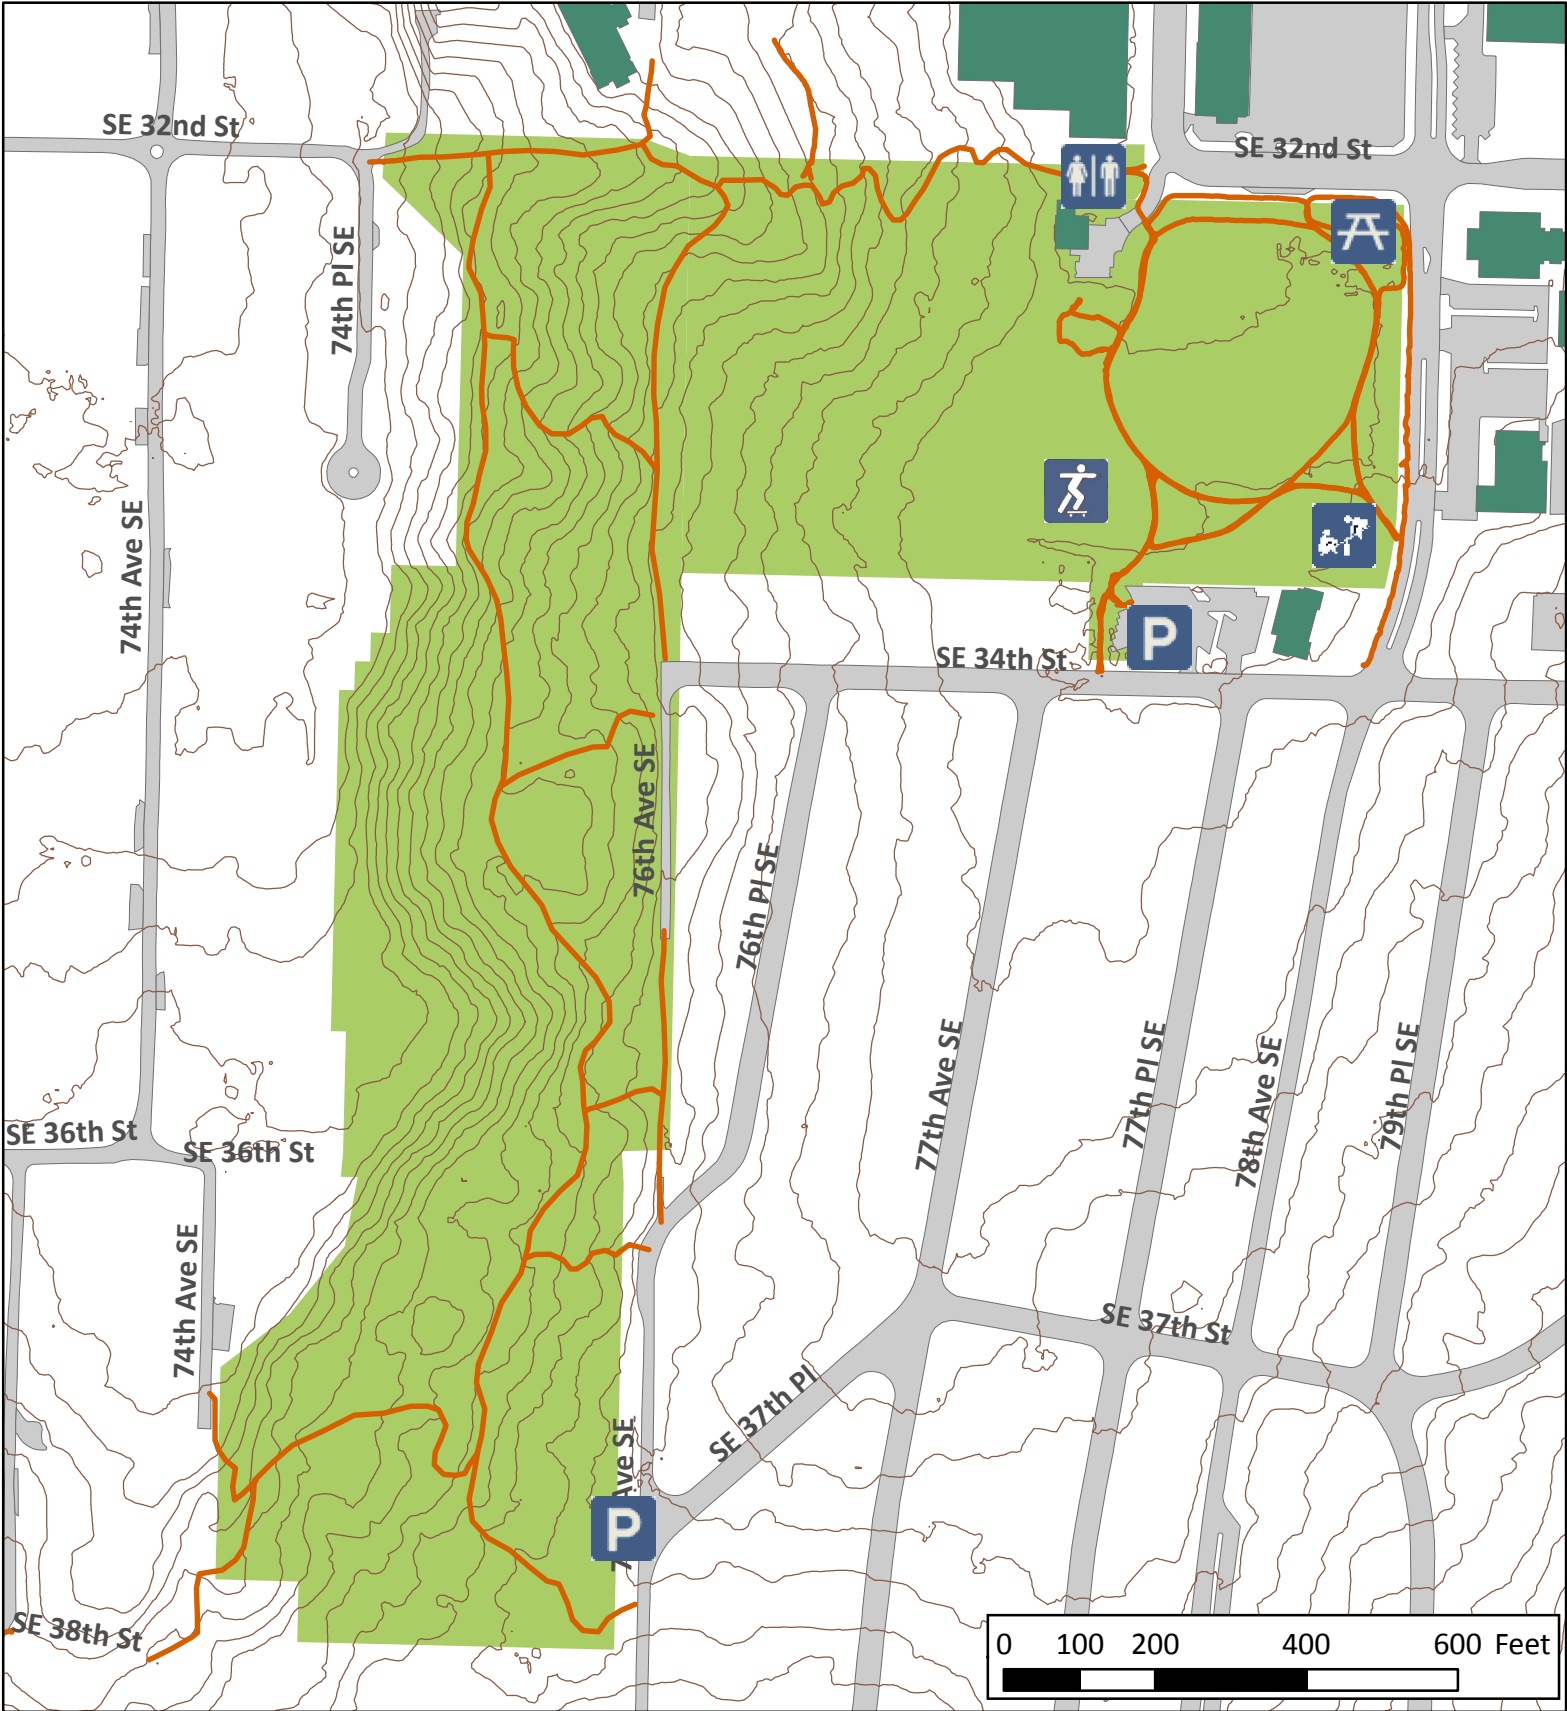

# Mercerdale Park & Hillside

- Trail
- 10ft contours
- Park

Disclaimer: These maps were developed by the City of Mercer Island and are intended to be a general purpose digital reference tool. These maps are not an accepted legal instrument for describing, establishing, recording or maintaining descriptions for property concerns or boundaries. The City makes norepresentation or warranty with respect to the accuracy or currency of these data sets, especially in regard to labeling of surveyed dimensions, or agreement with official sources such as records of survey, or mapped locations of features.