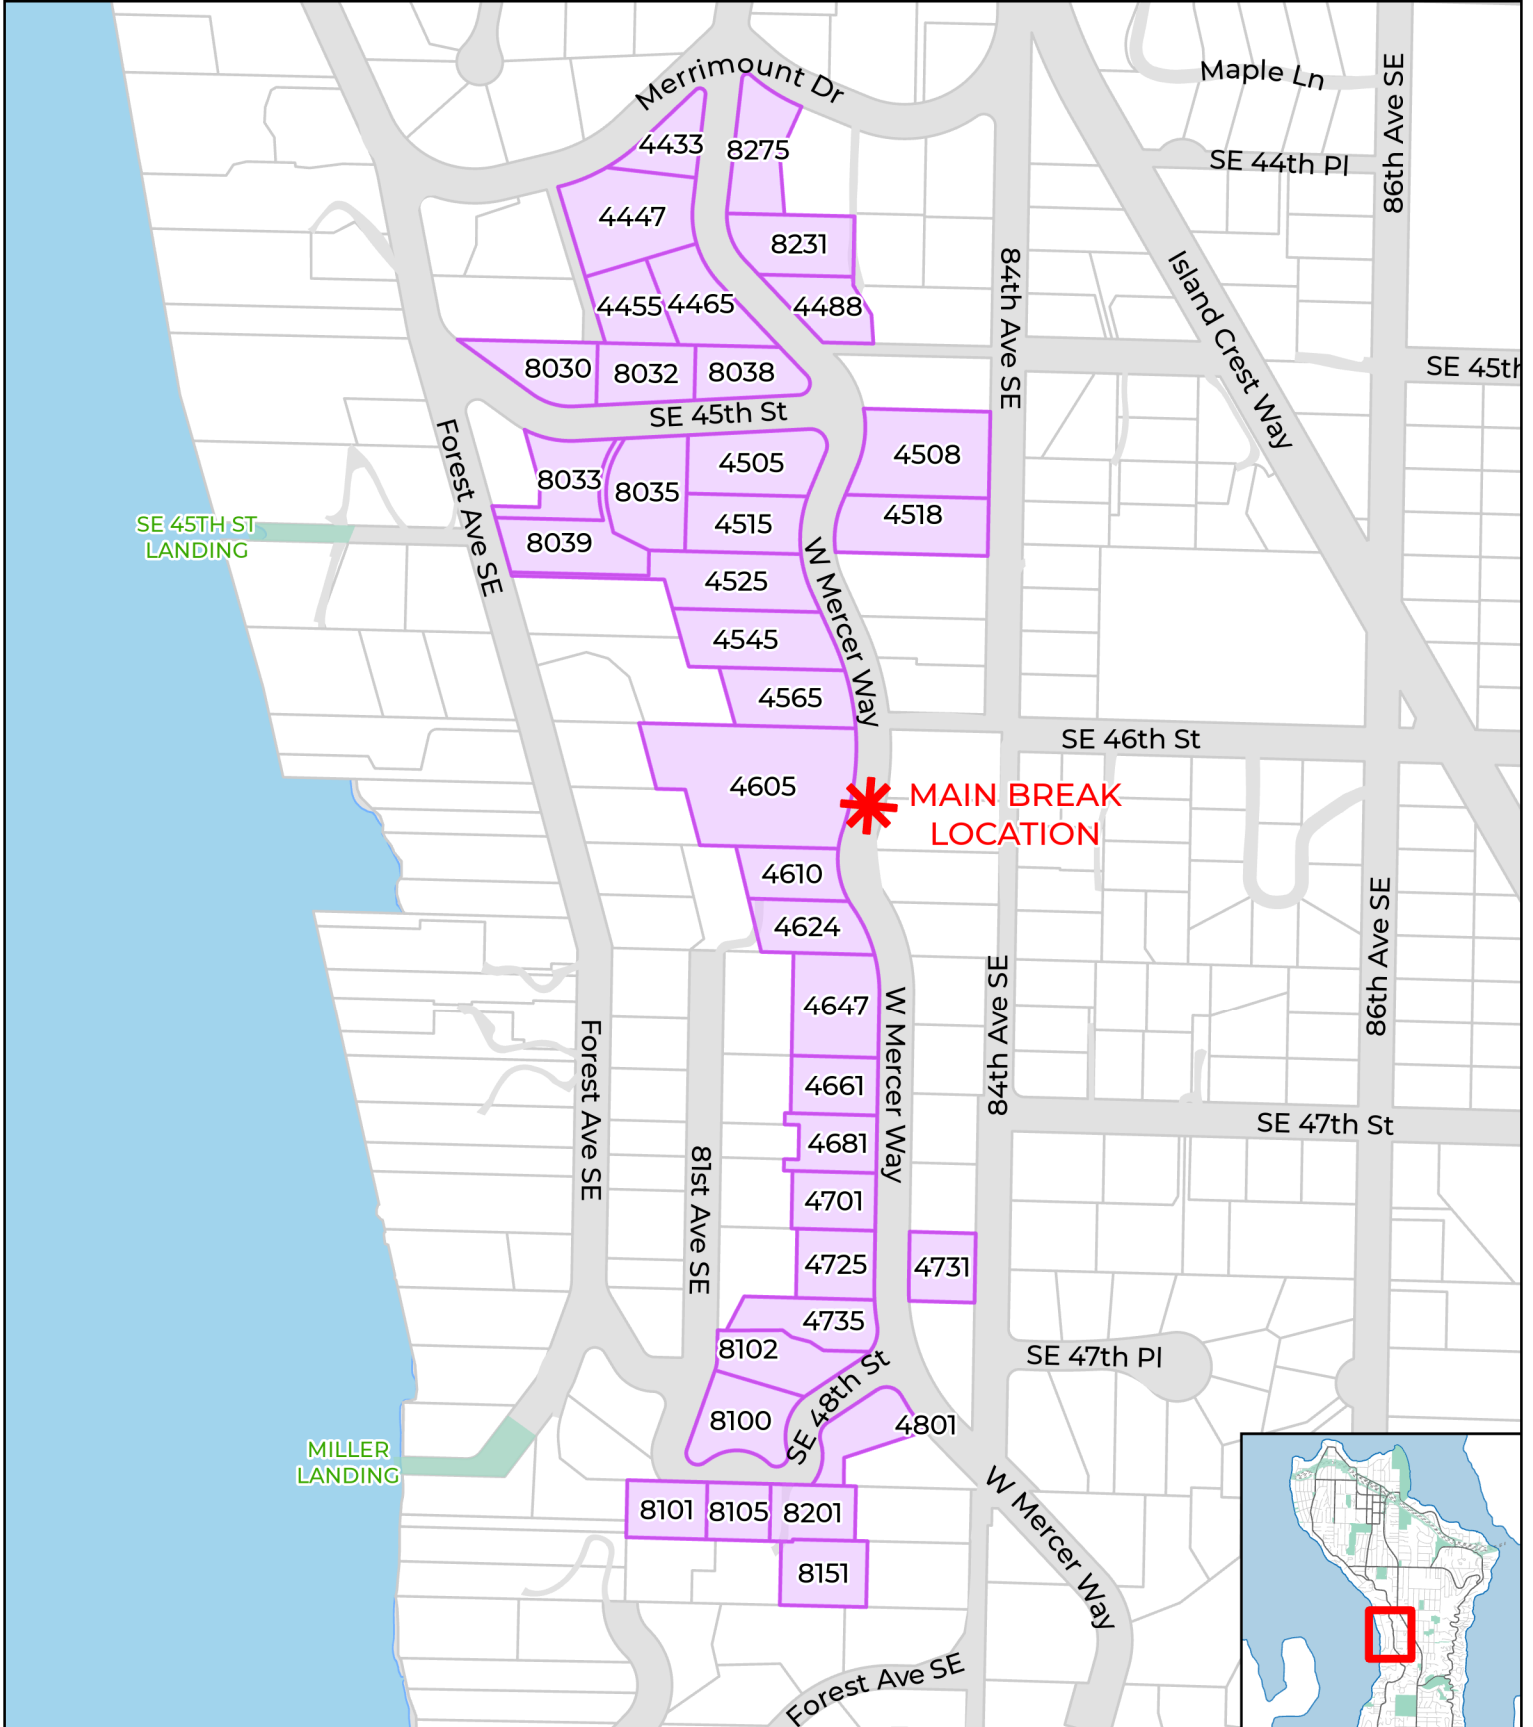

W MERCER WAY WATER MAIN BREAK (Mercer Island, WA -October 9th, 2023)

Affected Properties

Roads

Parcels

Parks

Disclaimer: No warranties of any sort including accuracy, fitness or merchantability accompany this map.