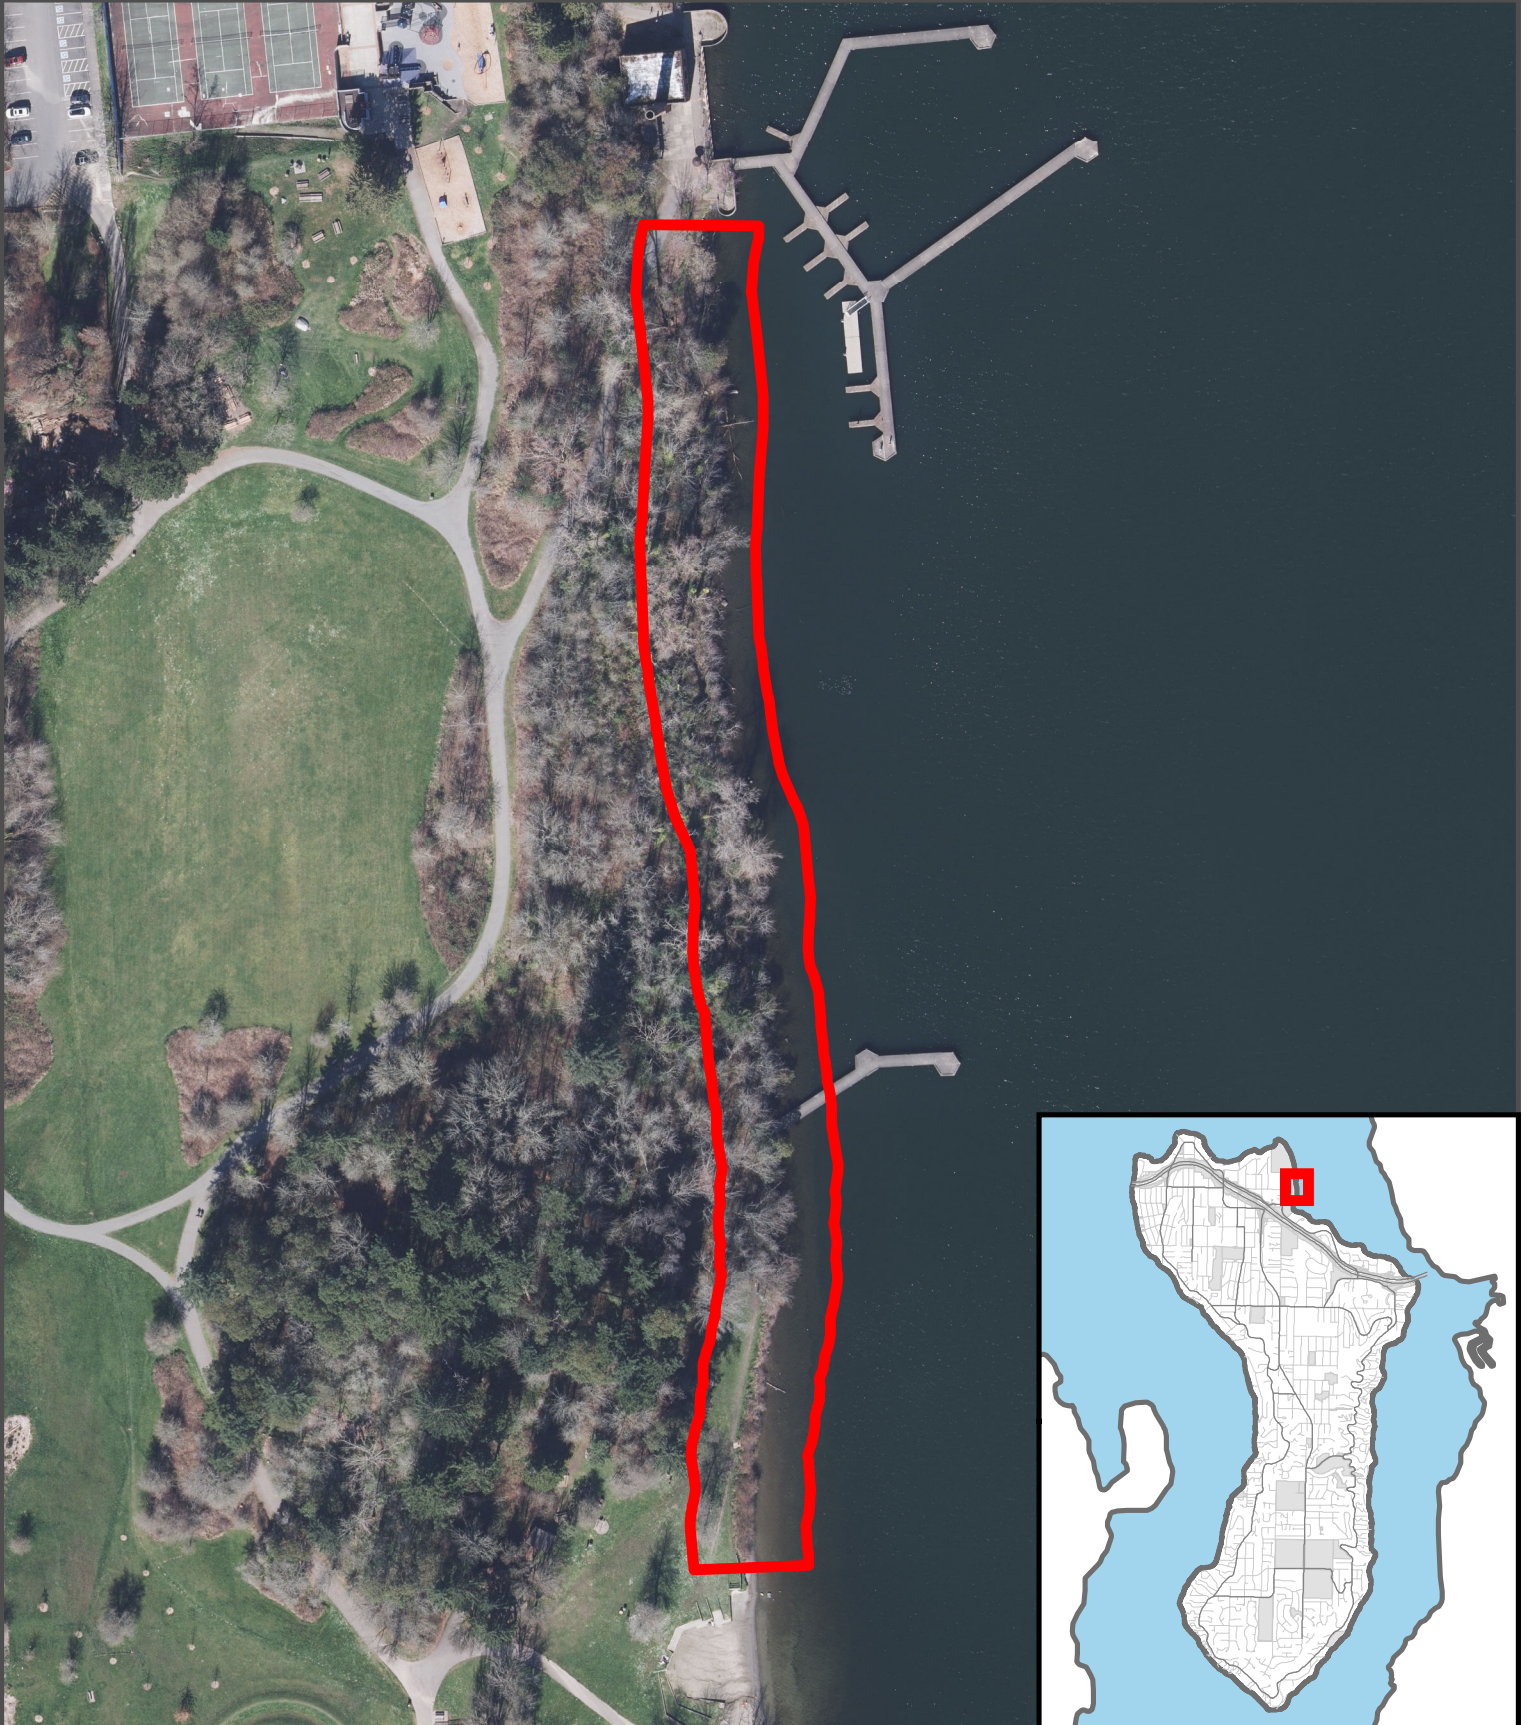

# PA0136 - City of Mercer Island Luther Burbank South Shoreline Restoration

— Major Roads    — Street Centerline      Project Location     Parks

Disclaimer: No warranties of any sort including accuracy, fitness or merchantability accompany this map.