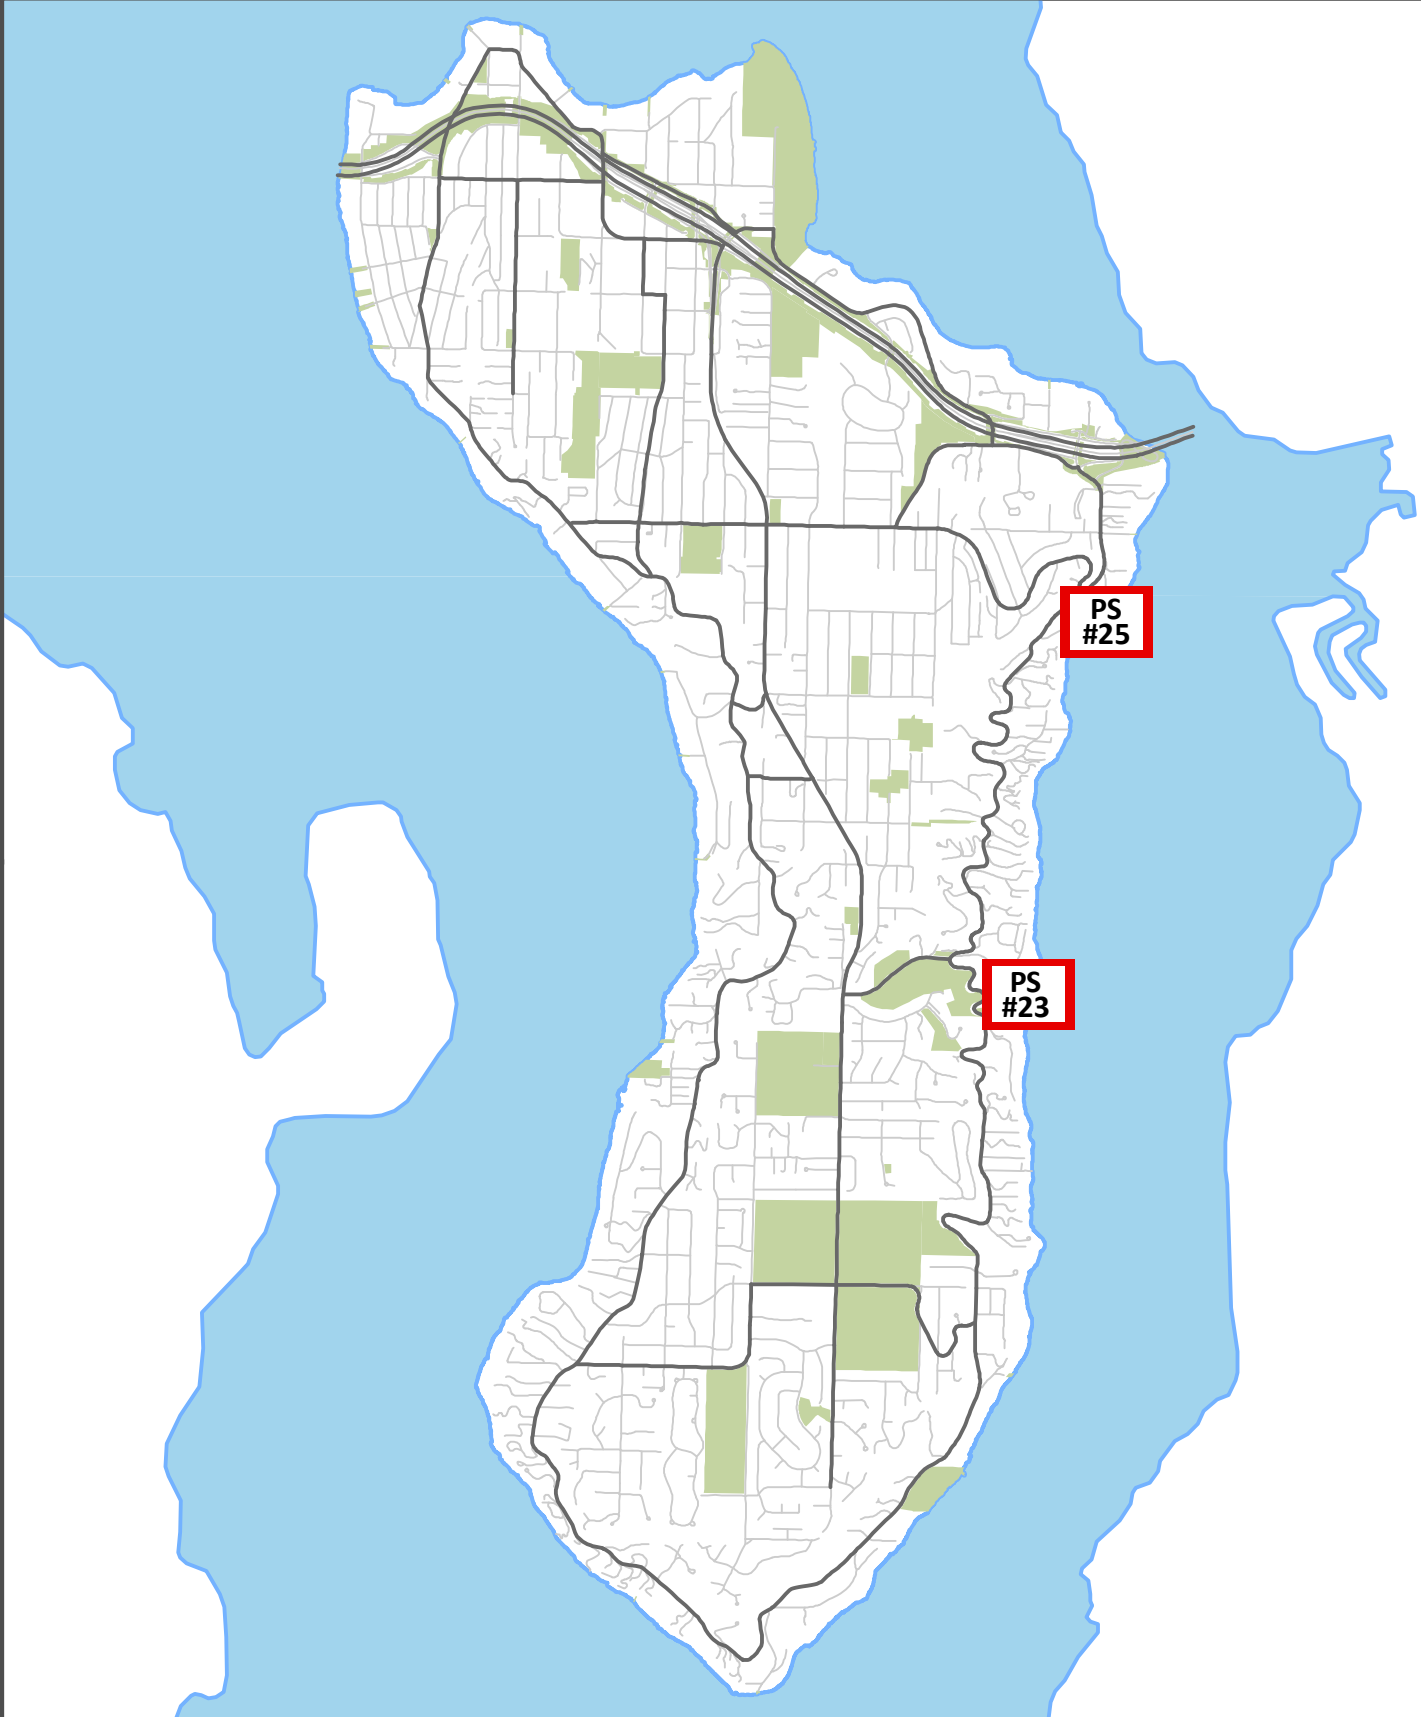

# SU0109 - City of Mercer Island Sewer Pump Station Generator Replacement

Project Location

Major Roads

Streets

Parks

Disclaimer: No warranties of any sort including accuracy, fitness or merchantability accompany this map.