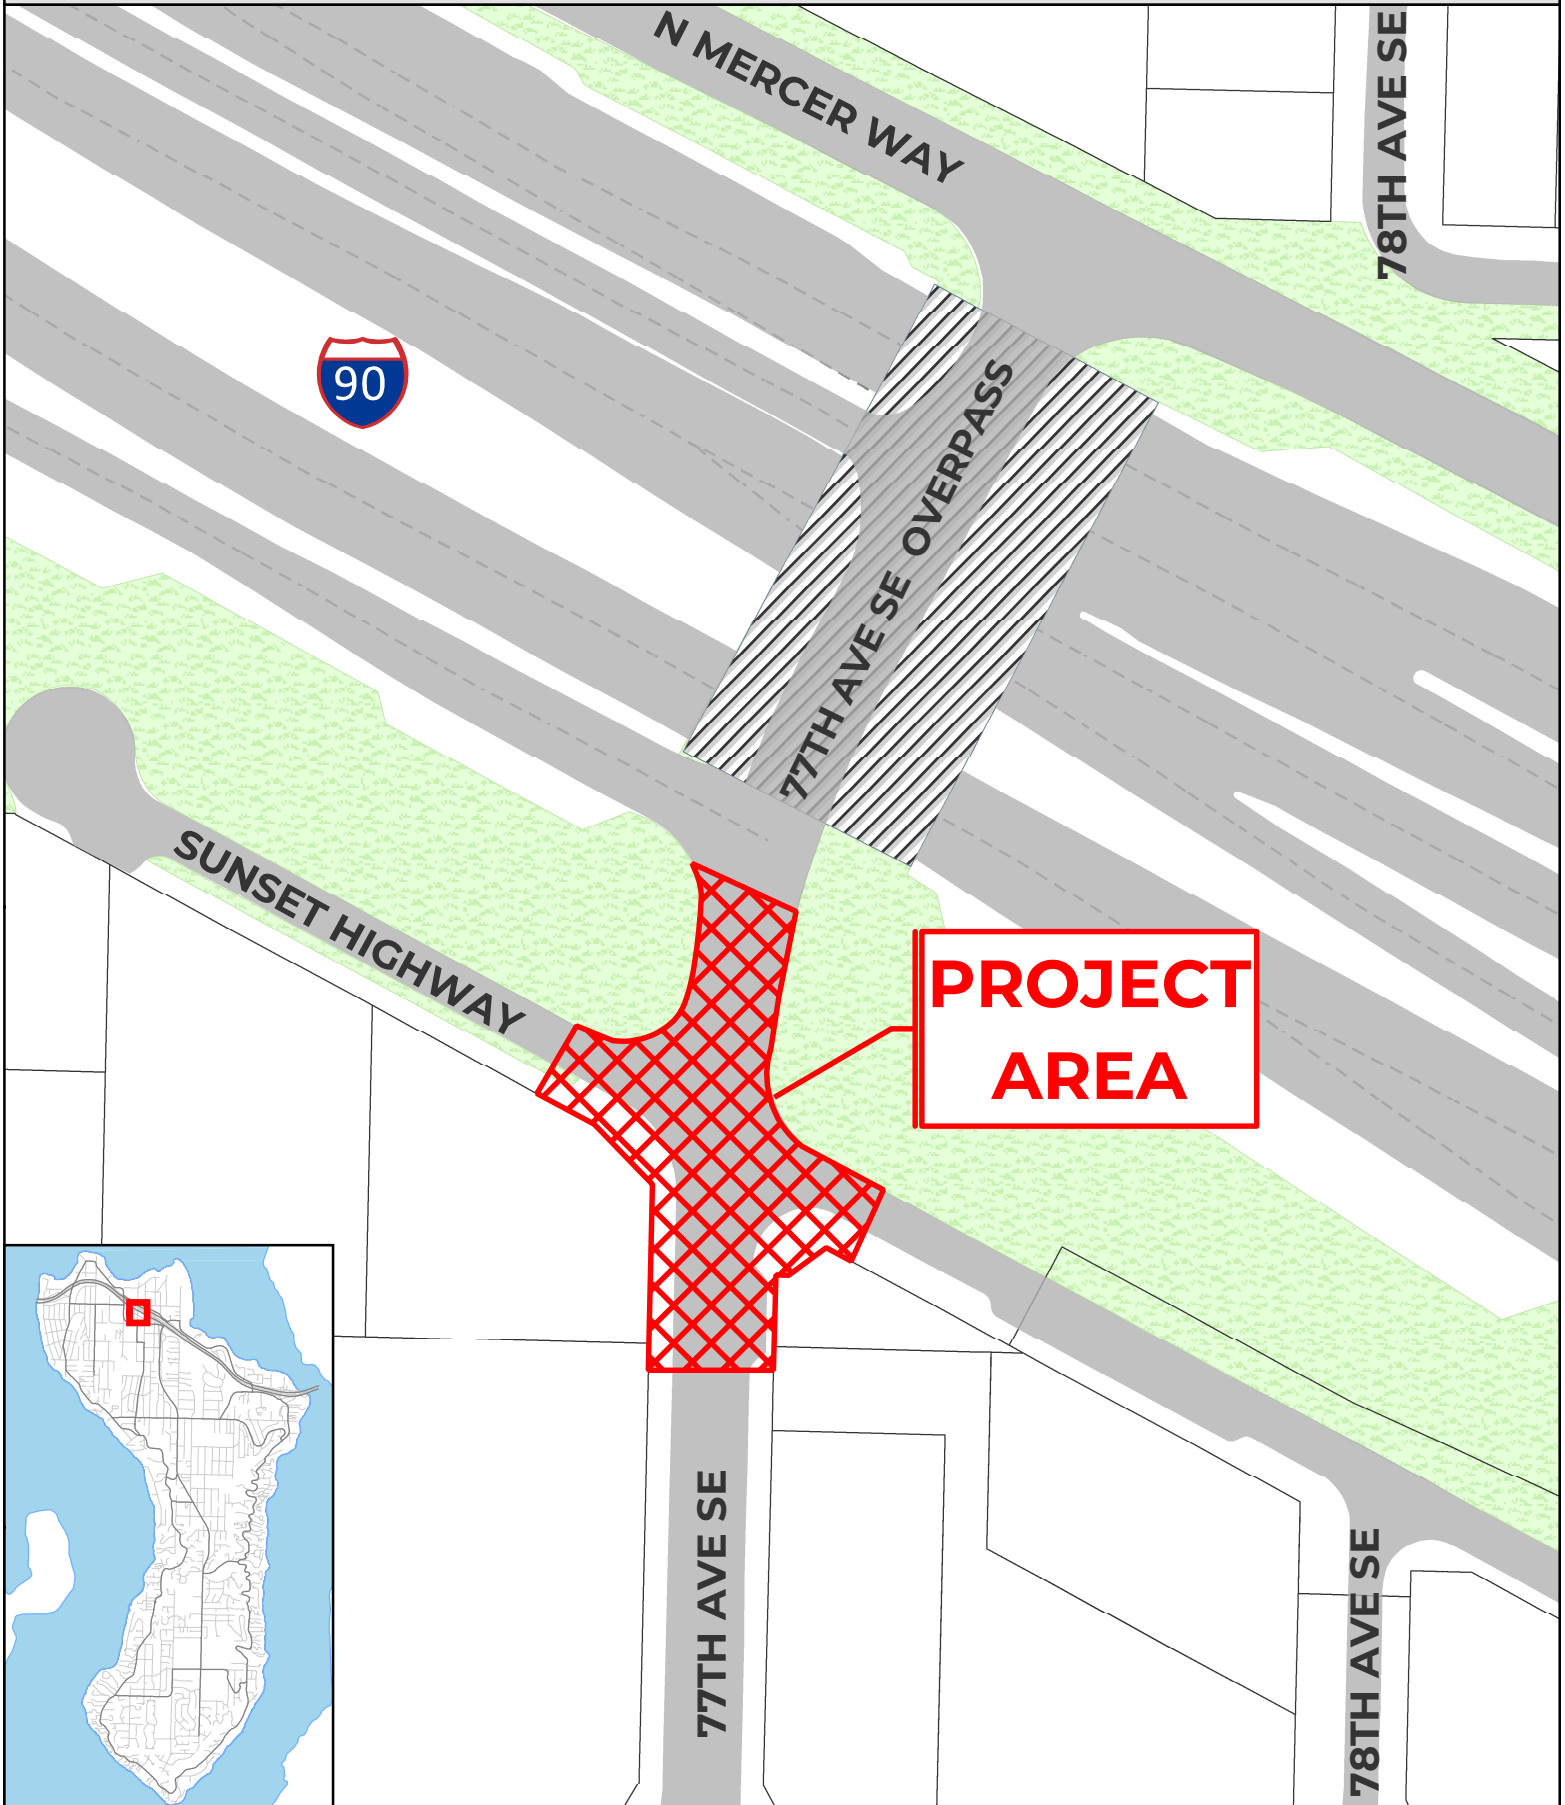

SP0120- Sunset Highway & 77th Ave SE Intersection Improvements

 Parcels

 Interstate (I-90)

 Overpass

 Parks

Disclaimer: No warranties of any sort including accuracy, fitness or merchantability accompany this map.

Map Date: 1/18/2023 SP0120-22-32.mxd